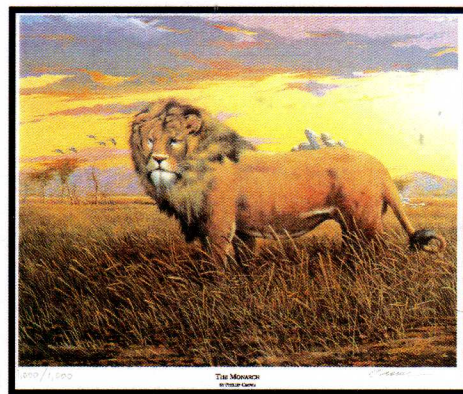

“The Crusader & The Monarch”

The actual prints are professionally produced on museum quality paper and expertly framed.

“The Crusader” by Holly Tilley and “The Monarch” by Phillip Crowe
Commissioned by Mid-South Lions,
signed & numbered limited edition
Actual size is 11” x 14”
(Image size is 7” x 10.5”)

Order Yours Today (Allow 4 weeks for delivery)

	<u>Quantity</u>
Special Price for each artist signed & numbered print	\$ 75 _____
With commemorative Mid-South medallion	\$ 100 _____
Framed and single matted Print	\$ 175 _____
Framed and single matted Print with medallion	\$ 200 _____
GET BOTH PRINTS FRAMED WITH MEDALLIONS ONLY	\$375 _____
PLUS Packaging and Shipping (safety packed, FedEx Ground)	
PLEASE ADD \$30 _____	